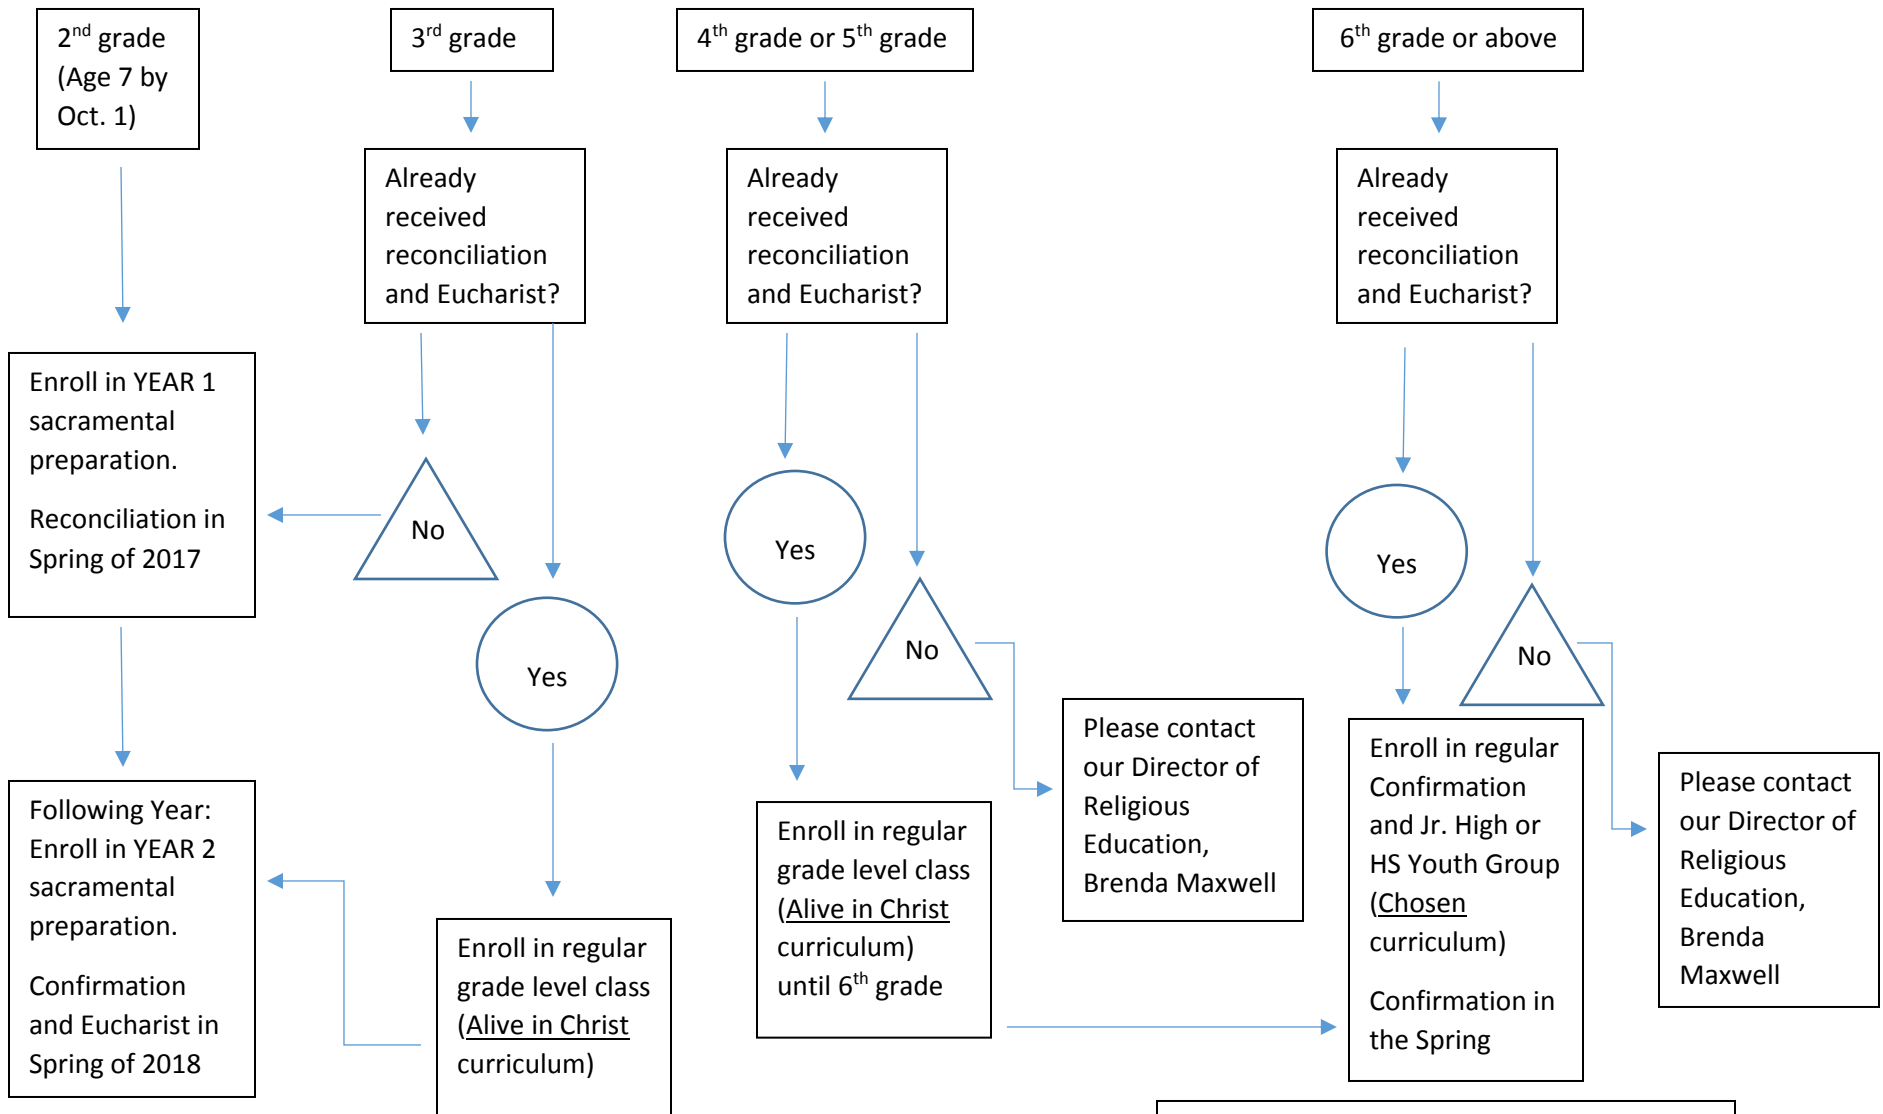

Based on child's grade in school in 2016 – 17 (Age cut off date is Oct. 1 of that school year)

Brenda Maxwell
 Director of Religious Education
 St. Jude Catholic Church
 303-988-6435 x18
 bmaxwell@saintjudelakewood.org